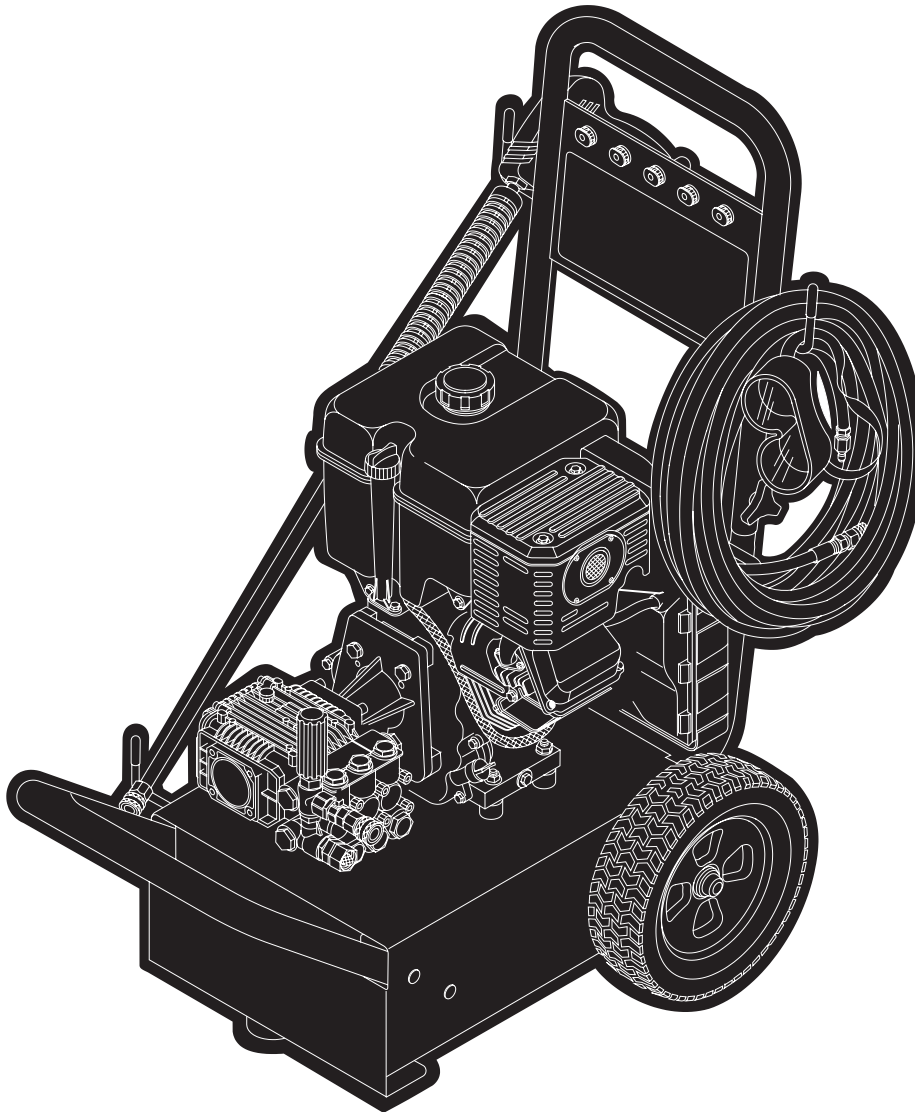

BPW3500

Illustrated Parts List

Model No. HPP1780-0, BPW3500

Manual No. 191806A Revision C (04/24/2007)

Exploded View and Parts List — Main Unit

Item	Part #	Description
1	A189641GS	BASE
2	BB1982GS	BUMPER
3	BB1981GS	HANDLE, Lower
4	30809GS	GROMMET
5	B190293GS	HANDLE
6	192126GS	KIT, Vinyl Cap
7	192129GS	KIT, Lower Handle Hardware
8	B4847GS	KIT, Nozzles
	191903A	Nozzle, QC, Red
	191903B	Nozzle, QC, Yellow
	191903C	Nozzle, QC, Green
	191903D	Nozzle, QC, White
	191903ZZ	Nozzle, QC, Black
9	192132GS	KIT, Pump Mounting Hardware
10	192130GS	KIT, Bumper Mounting Hrdwr
11	192134GS	KIT, Engine Mounting Hrdwre
12	B4805GS	HOSE
13	187978GS	KIT, Upper Handle Hardware
14	192553GS	KIT, Vibration Mount
15	200595GS	EXTENSION, QC
16	195110GS	ASSY, Pump
	195016GS	Valve, Thermal Relief
	63281GS	Key
	95458GS	Quick Connect

Item	Part #	Description
17	192135GS	KIT, Garden Hose Inlet
18	192136GS	KIT, Thermal Relief
19	192168GS	KIT, Chemical Hose
20	B1436BGS	GUN
21	192124GS	KIT, Wheel
	190146GS	Pushnut
900	§	ENGINE

Items Not Illustrated

§ - Contact Engine Manufacturer

Exploded View and Parts List — Pump

Item	Part #	Description
18	198849GS	CAP, Oil Dipstick
27	116B2126GS	O-RING, Square
A	200B1410GS	KIT, VALVE
B	193990GS	KIT, PISTON
C	203B2327GS	KIT, WATER SEALS
D	204B1410GS	KIT, SUPPORT RINGS
E	192914GS	KIT, HOSE TAIL
F	153B2126GS	UNLOADER, Complete
G	193991GS	KIT, O-RINGS
H	199894GS	KIT, BOLTS
J	202B1410GS	KIT, OIL SEALS